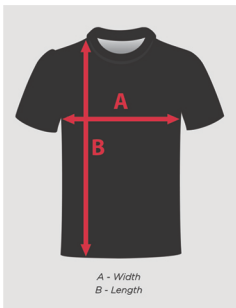

Size Chart

	UNIT: CM	XS	S	M	L	XL	XXL
A	1/2 CHEST	44.0	47.0	51.0	56.0	61.0	67.0
B	FRONT LENGTH	66.0	68.0	70.0	73.0	76.0	79.0

Size +/- 1.5 cm

SIZES	XS	S	M	L	XL	XXL
CHEST TO FIT (INCHES)	32	34	36	38-40	42-44	46-48